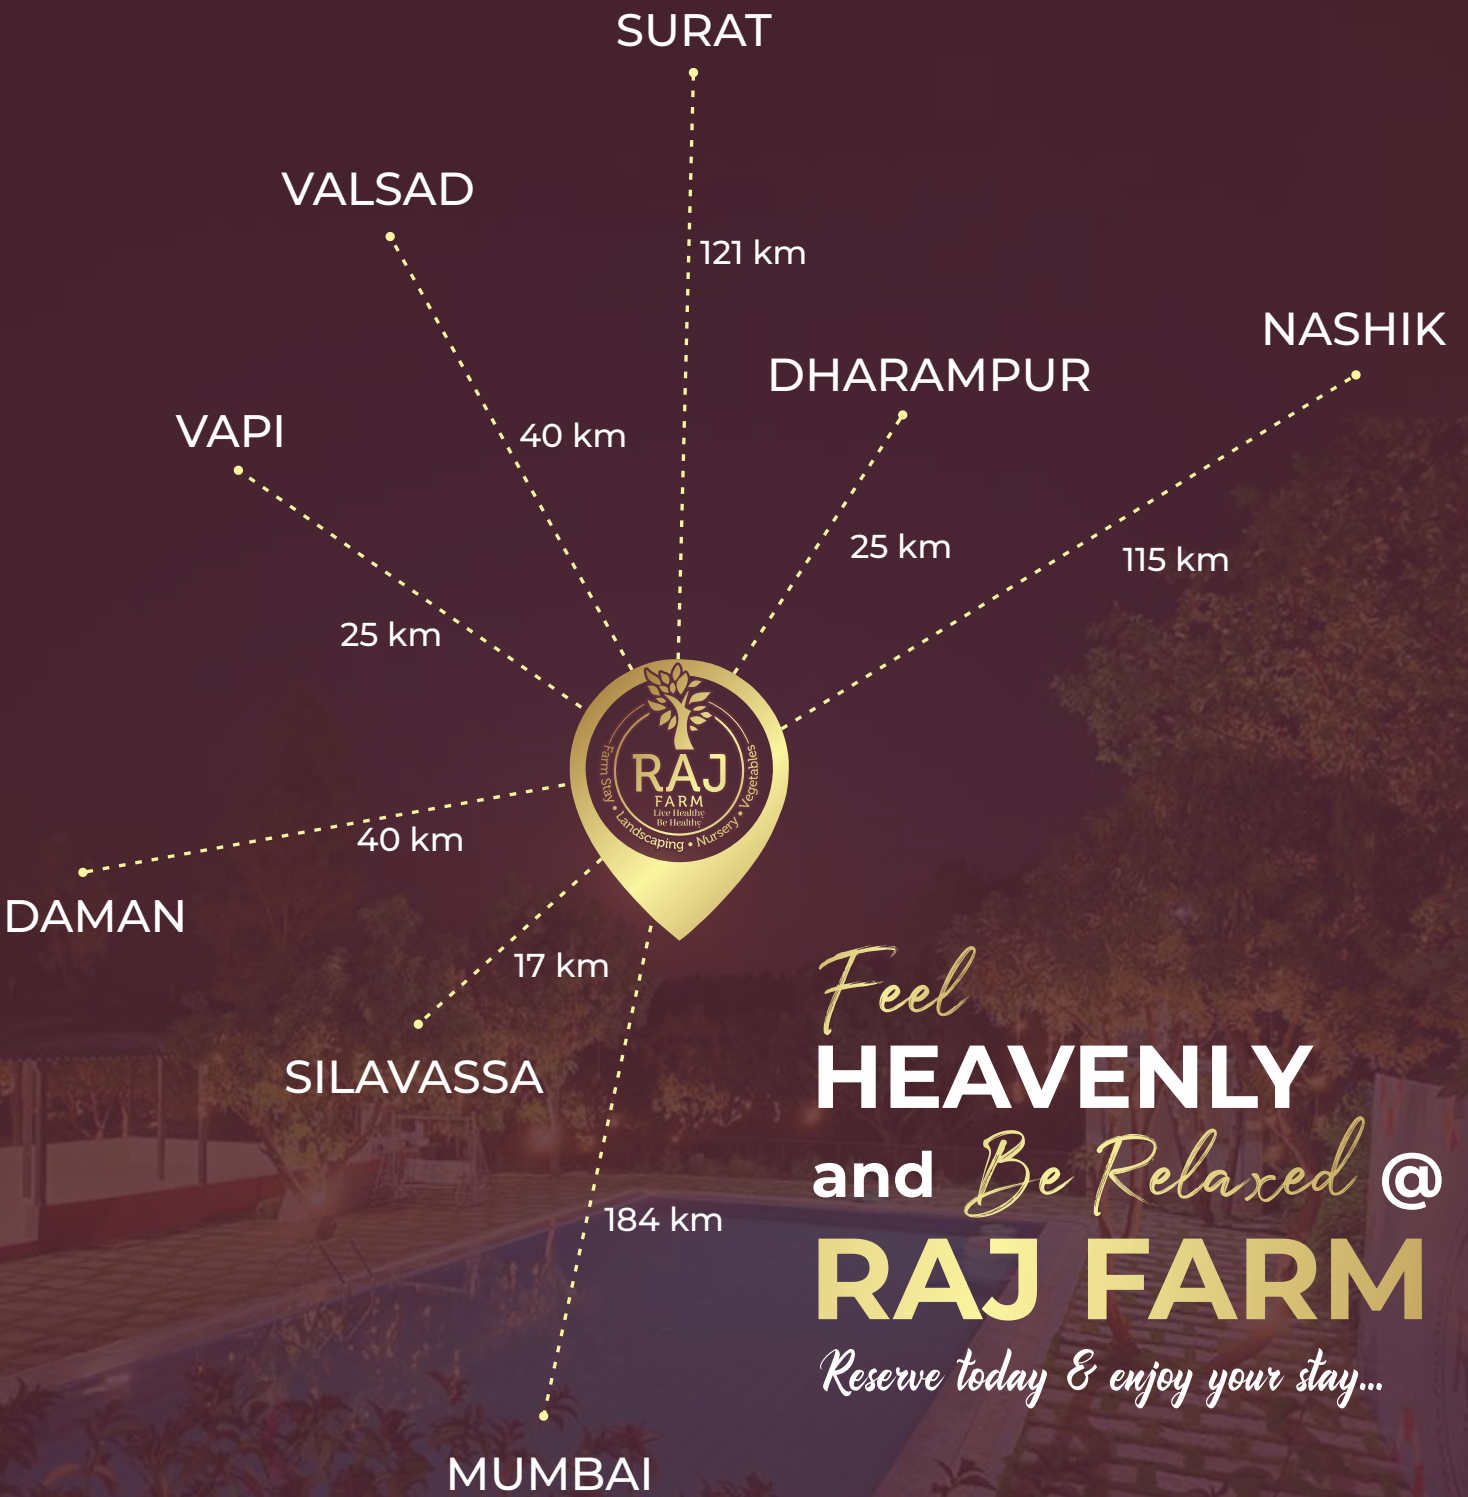

Day Outing Package

₹899/-

Per person
Free for child under 7 years

Package Includes:

Welcome Drink, Breakfast, Lunch
Evening Hi-Tea, Dinner, Swimming, Trekking
Indoor/Outdoor Games, Farm Activities

Check in time 09:30 AM - Check out time 10:30 PM

Note: Customization in Dinner is available for Group Booking (Min. 15 person)*

Farm Stay Package

₹1,599/-

Per person per night
Free for child under 7 years

Package Includes:

Welcome Drink, Breakfast, Lunch
Evening Hi-Tea, Dinner, Swimming, Bonfire
Trekking, Indoor/Outdoor Games, Farm Activities

Check in time 10:30 AM - Check out time 11:30 AM

Note: Customization in Dinner is available for Group Booking (Min. 15 person)*

We offer you pick-up & drop-off facility for only **₹400** per person from **Bhilad/Vapi** railway station.

Feel
HEAVENLY
and *Be Relaxed* @
RAJ FARM

Reserve today & enjoy your stay...

Beside Gov. School, Bhandar Kutch, Gujarat
Nearest Cities: Silvassa, Vapi & Daman

Scan for Location

+91 8446873552, 8087815000